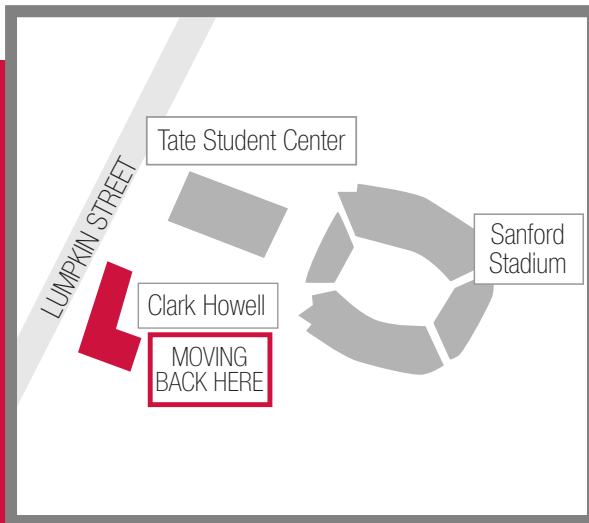

Please Note

WE ARE MOVING BACK!

**Disability Resource Center will locate
back to Clark Howell Hall on**

September 25, 2017

**Please report to Business
Services Annex until that date.**

**Located in the center of
campus next to the
Tate Student Center**

**UNIVERSITY OF
GEORGIA**

Disability Resource Center
Student Affairs